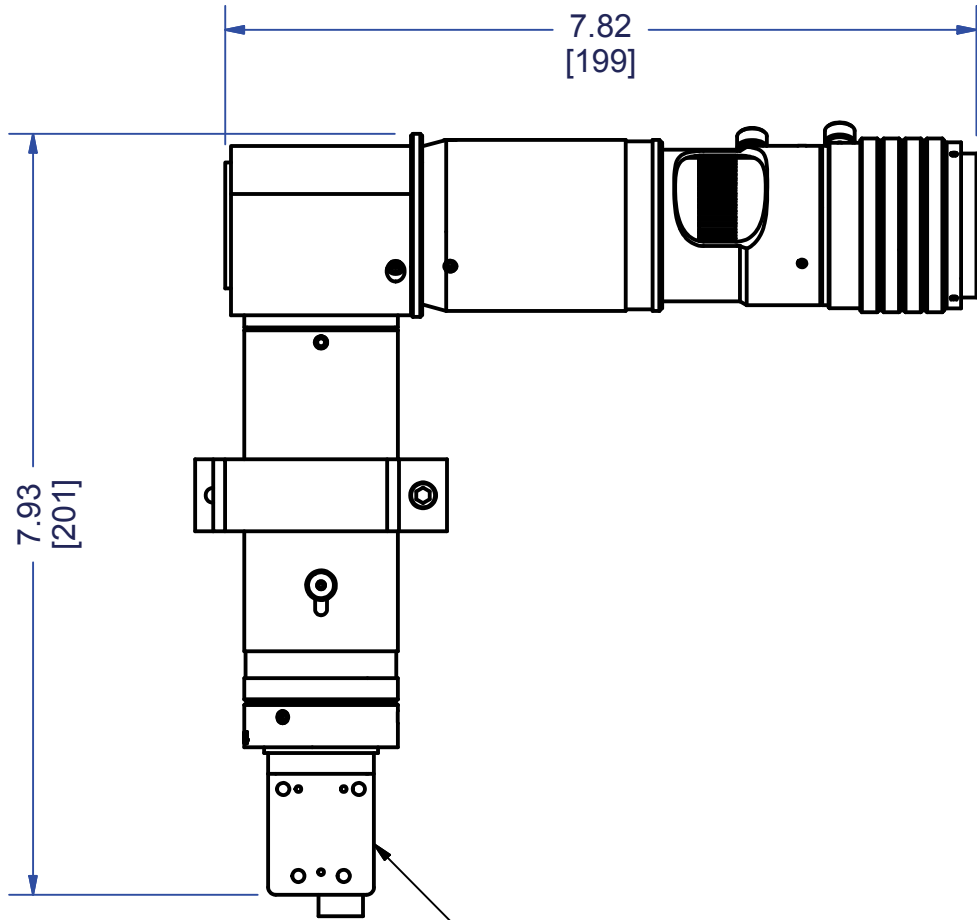

CM-VSU-01
Working Distance = 86mm
FOV ranges from 0.34 x 0.25mm to 4.14 x 3.10mm

USB Camera

LED Strobe