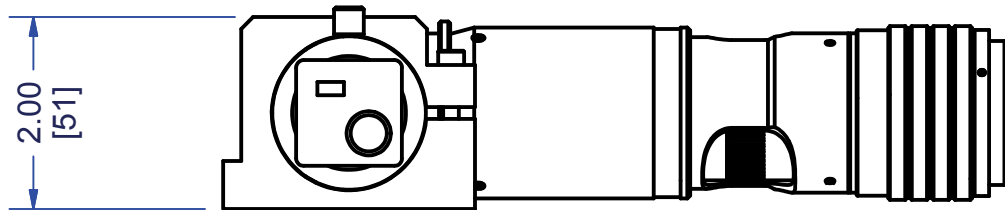

CM-VSU-01
Working Distance = 86mm
FOV ranges from 0.34 x 0.25mm to 4.14 x 3.10mm

USB Camera

LED Strobe